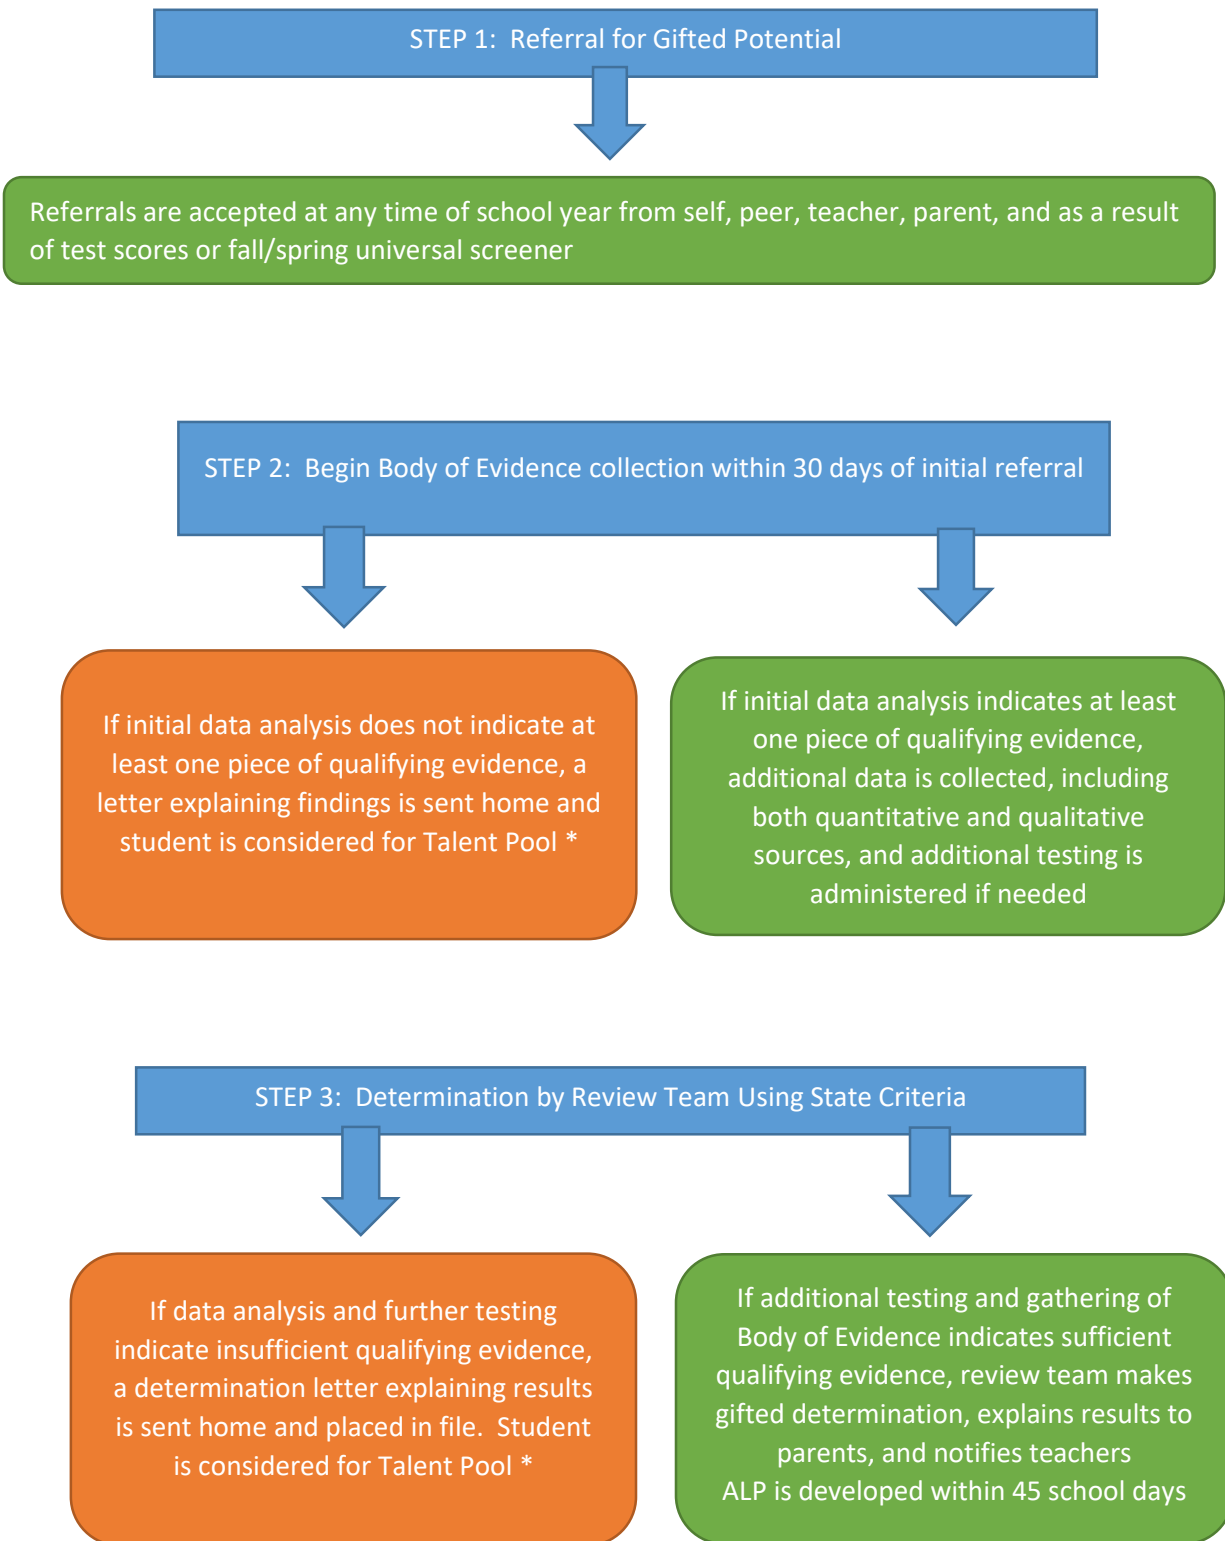

East Central BOCES Gifted and Talented Identification Flowchart

*Talent Pool score designation is determined by individual school districts, typically set at the 80th percentile. Students placed in the Talent Pool receive appropriate programming and are monitored yearly for possible gifted identification.